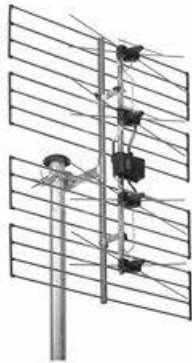

WISI EE 06 0297

UHF aerial

Description

Polarisation: horizontal or vertical, adjustable angle.

WISI Communications GmbH & Co. KG

Wilhelm-Sihn-Str. 5-7
75223 Niefern - Oeschelbronn, Germany

Phone: +49 7233 66-280, Fax: -350
E-Mail: export@wisi.de

Technical Modifications reserved. WISI cannot be held liable for any printing error. 7. Juni 2016, 3:05 nachm.

Technical data

channels	21...69 (UHF)
Frequency range UHF	470...862 MHz
Polarization	horizontal/vertikal
gain	14.5 dB (max.)
Forward/backward ratio	>25 dB
Aperture angle horizontal	46 °
Aperture angle vertikal	27 °
Wind load horizontal	107 N
Wind load vertikal	107 N

Connectors

F-socket	1 pcs.
----------	--------

General data

Dimensions (width x height x depth)	645 x 830 x 260 mm
-------------------------------------	--------------------

Packaging data

Sales unit	1 pcs.
Dimensions (WxHxD) sales unit	670 x 835 x 105 mm
Packaging volume sales unit	dm ³
Gross weight sales unit	2.000 kg
Shipping unit	pcs.
Dimensions (WxHxD) shipping unit	mm
Packaging volume shipping package	58.74 dm ³
Gross weight shipping unit	2 kg
EAN	4010056725167
Article number	72516
Customs tariff number	85291039